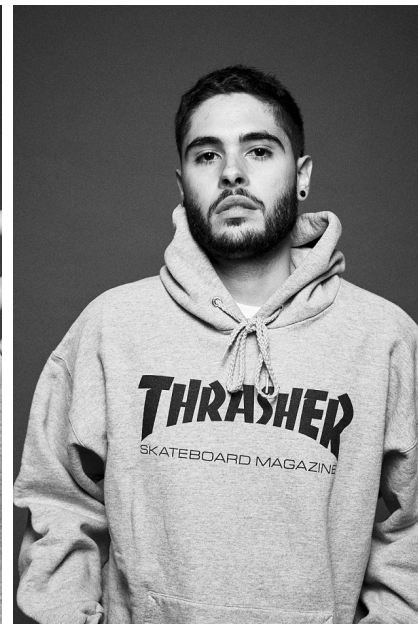

CLAYTON GERMANUS

Height: 164cm/5'4.5" Chest: 34cm/13.5â€³ Suit: 81cm/32"/42 Collar: 34cm/13.5"  
Shoes: 40 EU/7.5 US/7 UK Waist: 35cm/14â€³ Hair: Brown Eyes: Brown

Lampost, Parkwood, Johannesburg, South Africa.  
Tel: +27 11 788 2609 | info@lampost.co.za  
All Content Copyright | Lampost © 2020