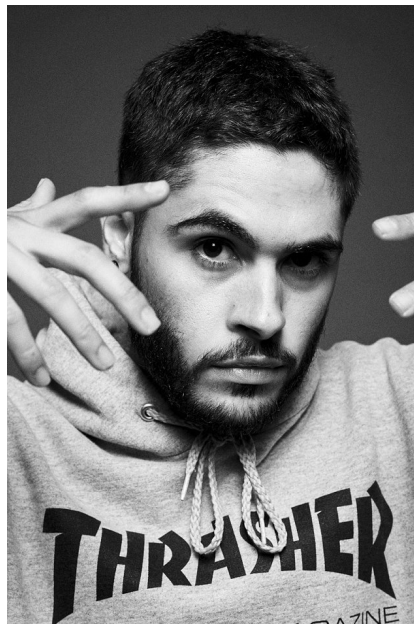

CLAYTON GERMANUS

Height: 164cm/5'4.5" Chest: 34cm/13.5â€³ Suit: 81cm/32"/42 Collar: 34cm/13.5"  
Shoes: 40 EU/7.5 US/7 UK Waist: 35cm/14â€³ Hair: Brown Eyes: Brown

Lampost, Parkwood, Johannesburg, South Africa.  
Tel: +27 11 788 2609 | info@lampost.co.za  
All Content Copyright | Lampost © 2020