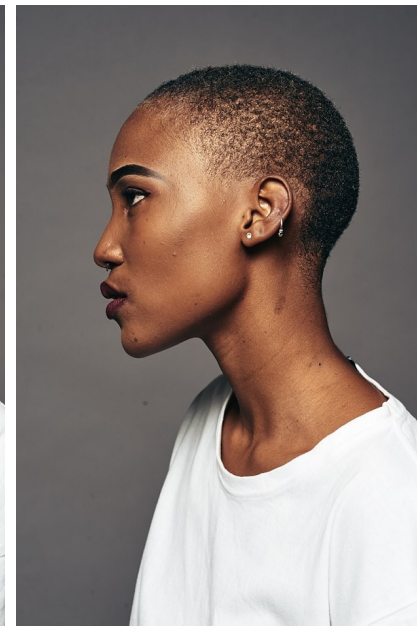

BLESSING BOTHA

Height: 167cm/5'5.5" Bust: 80cm/31.5" Hips 97cm/38" Shoes: 37 EU/6 US/4 UK
Waist: 60cm/23.5" Hair: Black Eyes: Brown

Lampost, Parkwood, Johannesburg, South Africa.
Tel: +27 11 788 2609 | info@lampost.co.za
All Content Copyright | Lampost © 2021