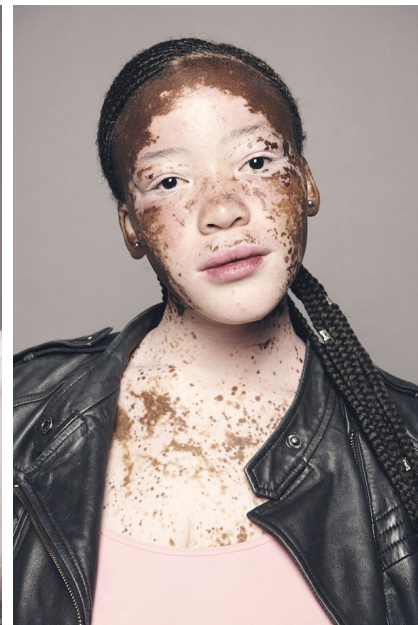

DINEO MKHABELE

Ethnic: Black/African American Height: 165cm/5'5" Bust: 97cm/38" Dress: 40-42
EU/10-12 US/12-14 UK Hips 106cm/41.5" Shoes: 39.5 EU/8.5 US/6 UK
Waist: 76cm/30" Hair: Black Eyes: Brown

Lampost, Parkwood, Johannesburg, South Africa.
Tel: +27 11 788 2609 | info@lampost.co.za
All Content Copyright | Lampost © 2019