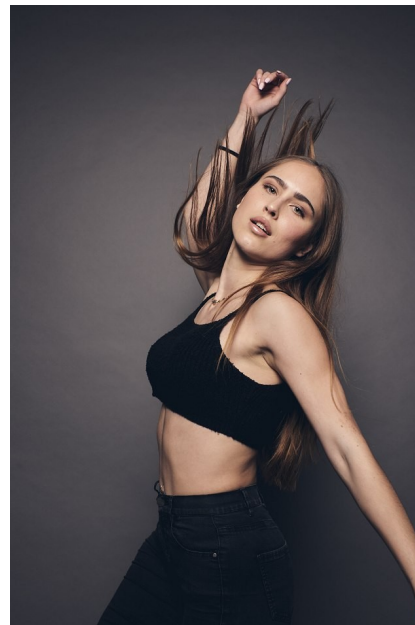

COURTNEY MINNAAR

Height: 164cm/5'4.5" Bust: 87cm/34.5" Dress: 34-36 EU/4-6 US/6-8 UK Hips
70cm/27.5" Shoes: 39 EU/8 US/6 UK Waist: 83cm/32.5" Hair: Dark Blonde
Eyes: Green

Lampost, Parkwood, Johannesburg, South Africa.