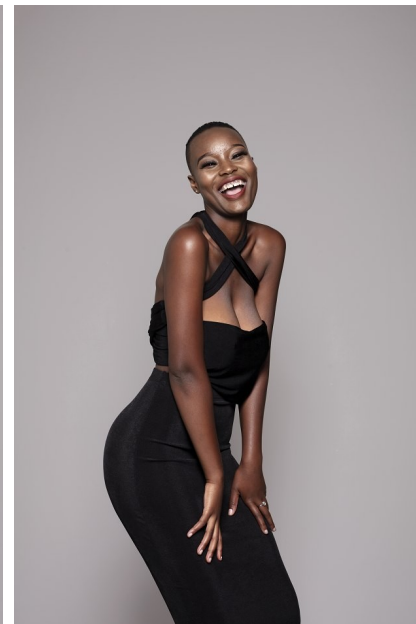

MAPASEKA TEMBE

Height: 178cm/5'10" Bust: 86cm/34" Dress: 34 EU/4 US/6 UK Hips 110cm/43.5"  
Shoes: 40 EU/9 US/6.5 UK Waist: 86cm/34" Hair: Black Eyes: Brown

Lampost, Parkwood, Johannesburg, South Africa.  
Tel: +27 11 788 2609 | [info@lampost.co.za](mailto:info@lampost.co.za)  
All Content Copyright | Lampost © 2020